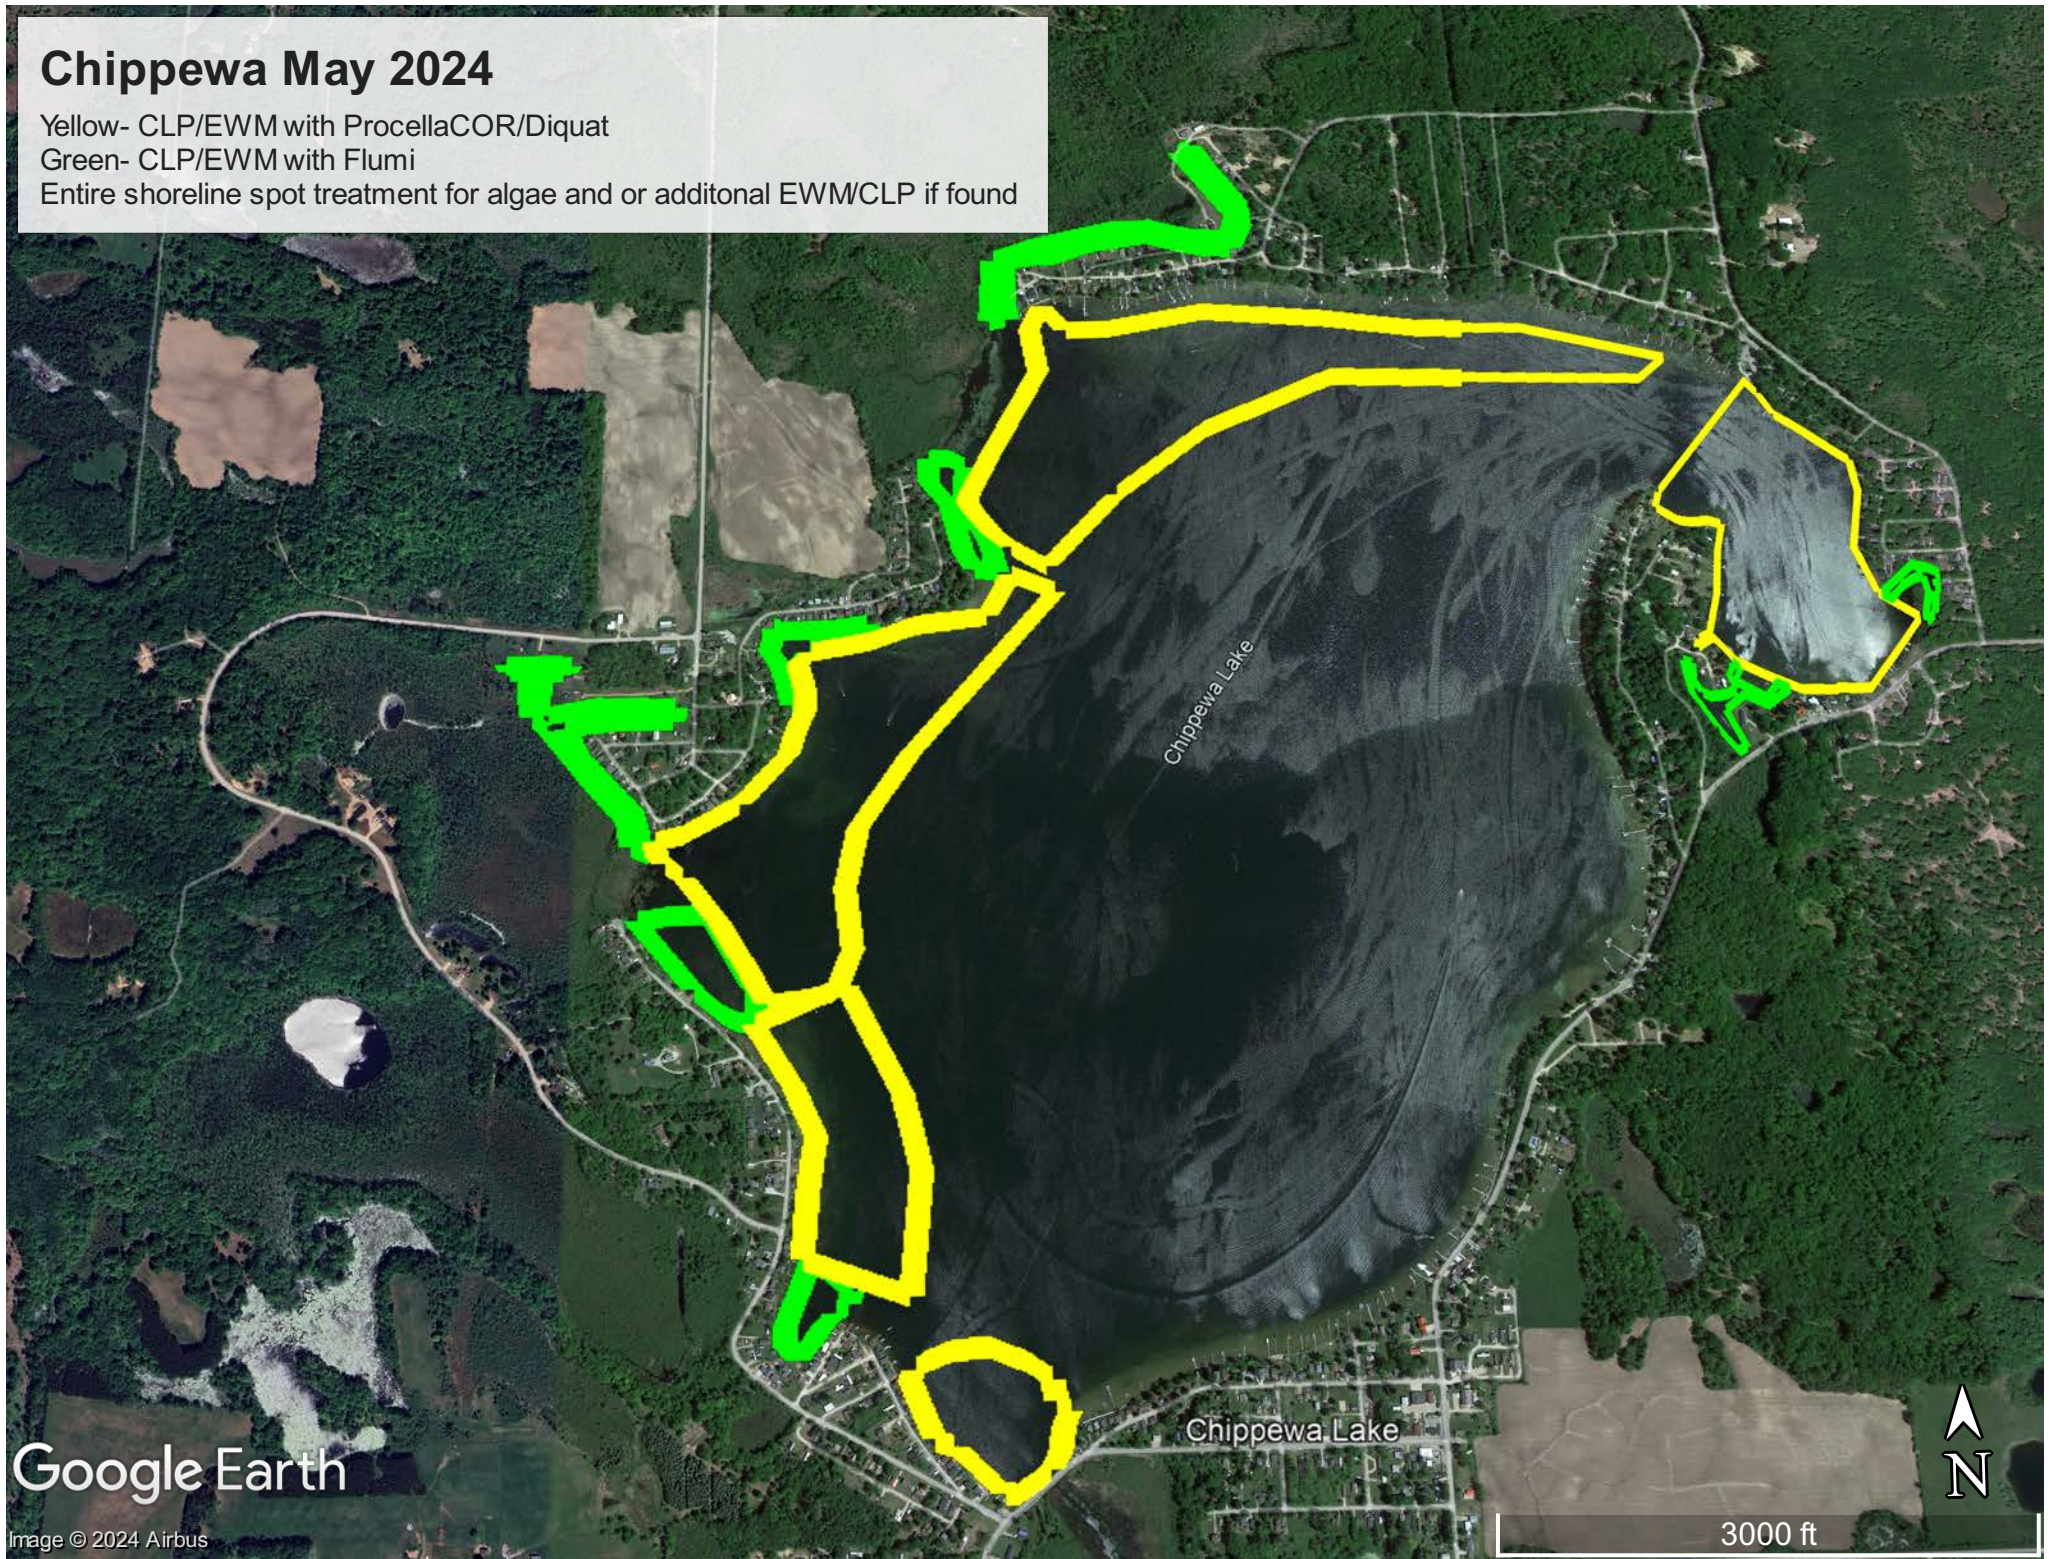

# Chippewa May 2024

Yellow- CLP/EWM with ProcellaCOR/Diquat

Green- CLP/EWM with Flumi

Entire shoreline spot treatment for algae and or additional EWM/CLP if found

Google Earth

Image © 2024 Airbus

Chippewa Lake

3000 ft